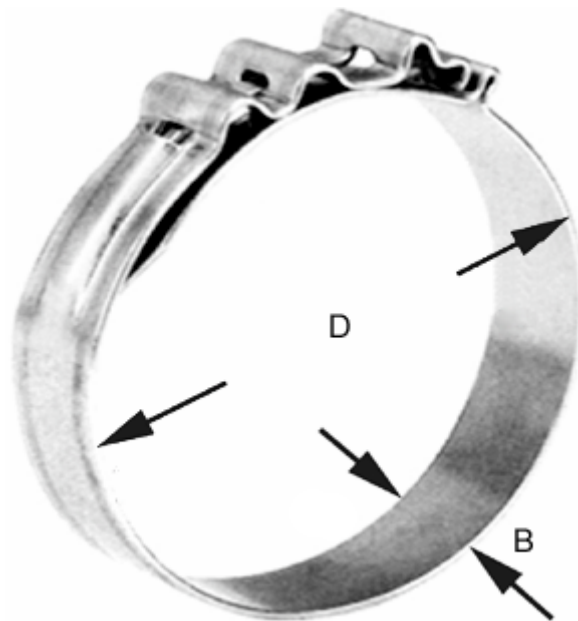

Article number: 021087006115

Description: COBRA one piece-connector 11,5/8 W4

Measures

Diameter D = 11.5

Width B = 8